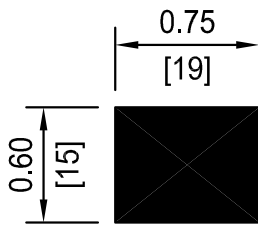

1 1/4" Size
Area=1.225 in.²

1 3/8" Size
Area=1.54 in.²

1" Size
Area=0.784 in.²

1 1/8" Size
Area=0.986 in.²

1/2" Size
Area=0.194 in.²

3/4" Size
Area=0.45 in.²

7/8" Size
Area=0.563 in.²

P.O. BOX 176
NEW CARLISLE, OH 45344
WWW.CONSEAL.COM

Material Size Chart
1/2" Size thru 1 3/8" Size

DATE 1-8-10	DWG NO. 1013	REV 1
SCALE 1"=1"	SHEET 1 OF 1	