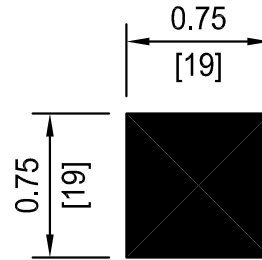

1 1/4" Size
Area=1.225 in.²

1 3/8" Size
Area=1.54 in.²

1" Size
Area=0.784 in.²

1 1/8" Size
Area=0.986 in.²

1/2" Size
Area=0.194 in.²

3/4" Size
Area=0.45 in.²

7/8" Size
Area=0.563 in.²

P.O. BOX 176
NEW CARLISLE, OH 45344
WWW.CONSEAL.COM

Material Size Chart
1/2" Size thru 1 3/8" Size

DATE 1-8-10	DWG NO. 1013	REV 1
SCALE 1"=1"	SHEET 1 OF 1	