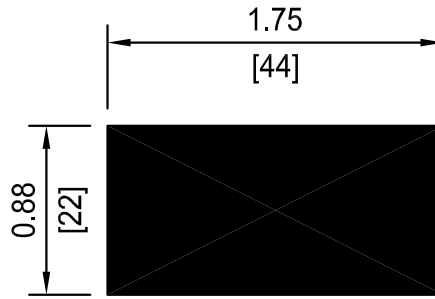

1 1/4" Size
Area=1.225 in.²

1 3/8" Size
Area=1.54 in.²

1" Size
Area=0.784 in.²

1 1/8" Size
Area=0.986 in.²

1/2" Size
Area=0.194 in.²

3/4" Size
Area=0.45 in.²

7/8" Size
Area=0.563 in.²

P.O. BOX 176
NEW CARLISLE, OH 45344
WWW.CONSEAL.COM

Material Size Chart
1/2" Size thru 1 3/8" Size

DATE 1-8-10	DWG NO. 1013	REV 1
SCALE 1"=1"	SHEET 1 OF 1	