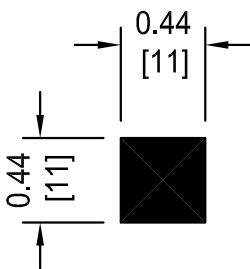

1 1/4" Size
Area=1.225 in.²

1 3/8" Size
Area=1.54 in.²

1" Size
Area=0.784 in.²

1 1/8" Size
Area=0.986 in.²

1/2" Size
Area=0.194 in.²

3/4" Size
Area=0.45 in.²

7/8" Size
Area=0.563 in.²

P.O. BOX 176
NEW CARLISLE, OH 45344
WWW.CONSEAL.COM

Material Size Chart
1/2" Size thru 1 3/8" Size

DATE 1-8-10	DWG NO. 1013	REV 1
SCALE 1"=1"	SHEET 1 OF 1	