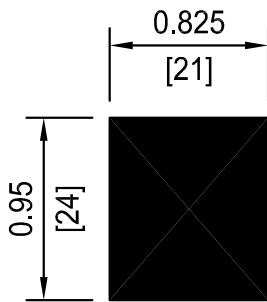

1 1/4" Size
Area=1.225 in.²

1 3/8" Size
Area=1.54 in.²

1" Size
Area=0.784 in.²

1 1/8" Size
Area=0.986 in.²

1/2" Size
Area=0.194 in.²

3/4" Size
Area=0.45 in.²

7/8" Size
Area=0.563 in.²

P.O. BOX 176
NEW CARLISLE, OH 45344
WWW.CONSEAL.COM

Material Size Chart
1/2" Size thru 1 3/8" Size

DATE 1-8-10	DWG NO. 1013	REV 1
SCALE 1"=1"	SHEET 1 OF 1	