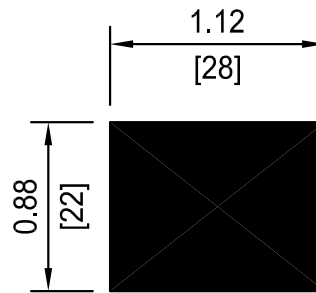

1 1/4" Size
Area=1.225 in.²

1 3/8" Size
Area=1.54 in.²

1" Size
Area=0.784 in.²

1 1/8" Size
Area=0.986 in.²

1/2" Size
Area=0.194 in.²

3/4" Size
Area=0.45 in.²

7/8" Size
Area=0.563 in.²

P.O. BOX 176
NEW CARLISLE, OH 45344
WWW.CONSEAL.COM

Material Size Chart
1/2" Size thru 1 3/8" Size

DATE 1-8-10	DWG NO. 1013	REV 1
SCALE 1"=1"	SHEET 1 OF 1	